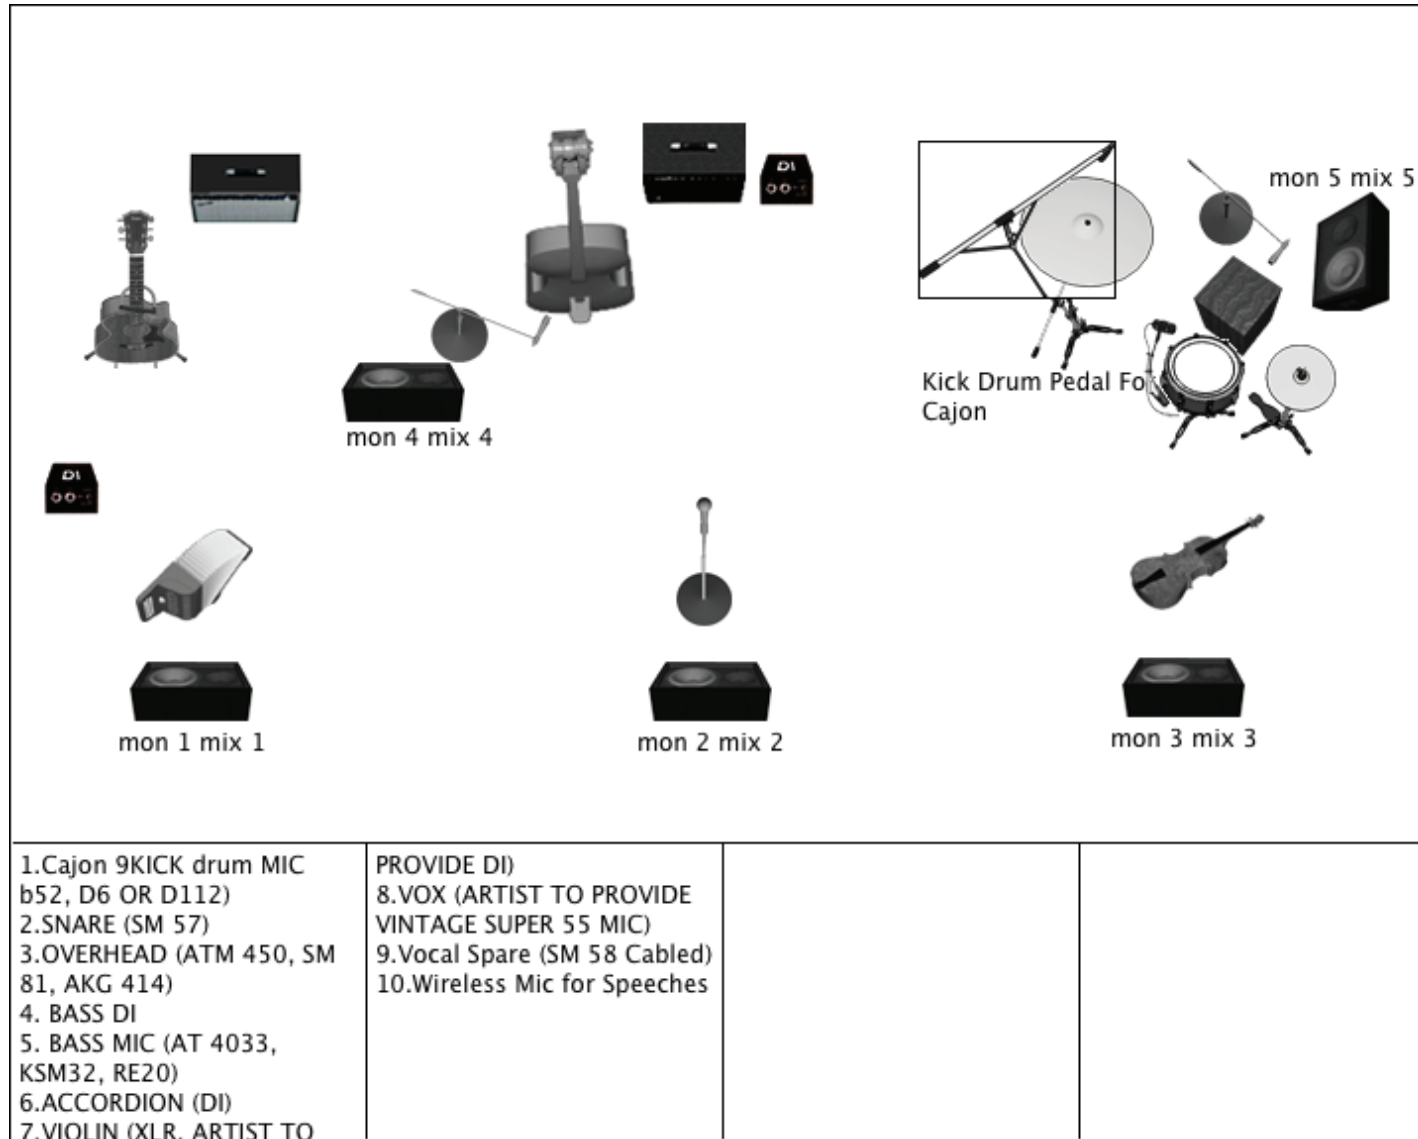

CARTE BLANCHE - 6 PIECE

ÉLAN ARTISTS

MUSICIANS CINEMATOGRAPHERS ENTERTAINMENT PHOTOJOURNALISTS

ELANARTISTS.COM 888.800.3526